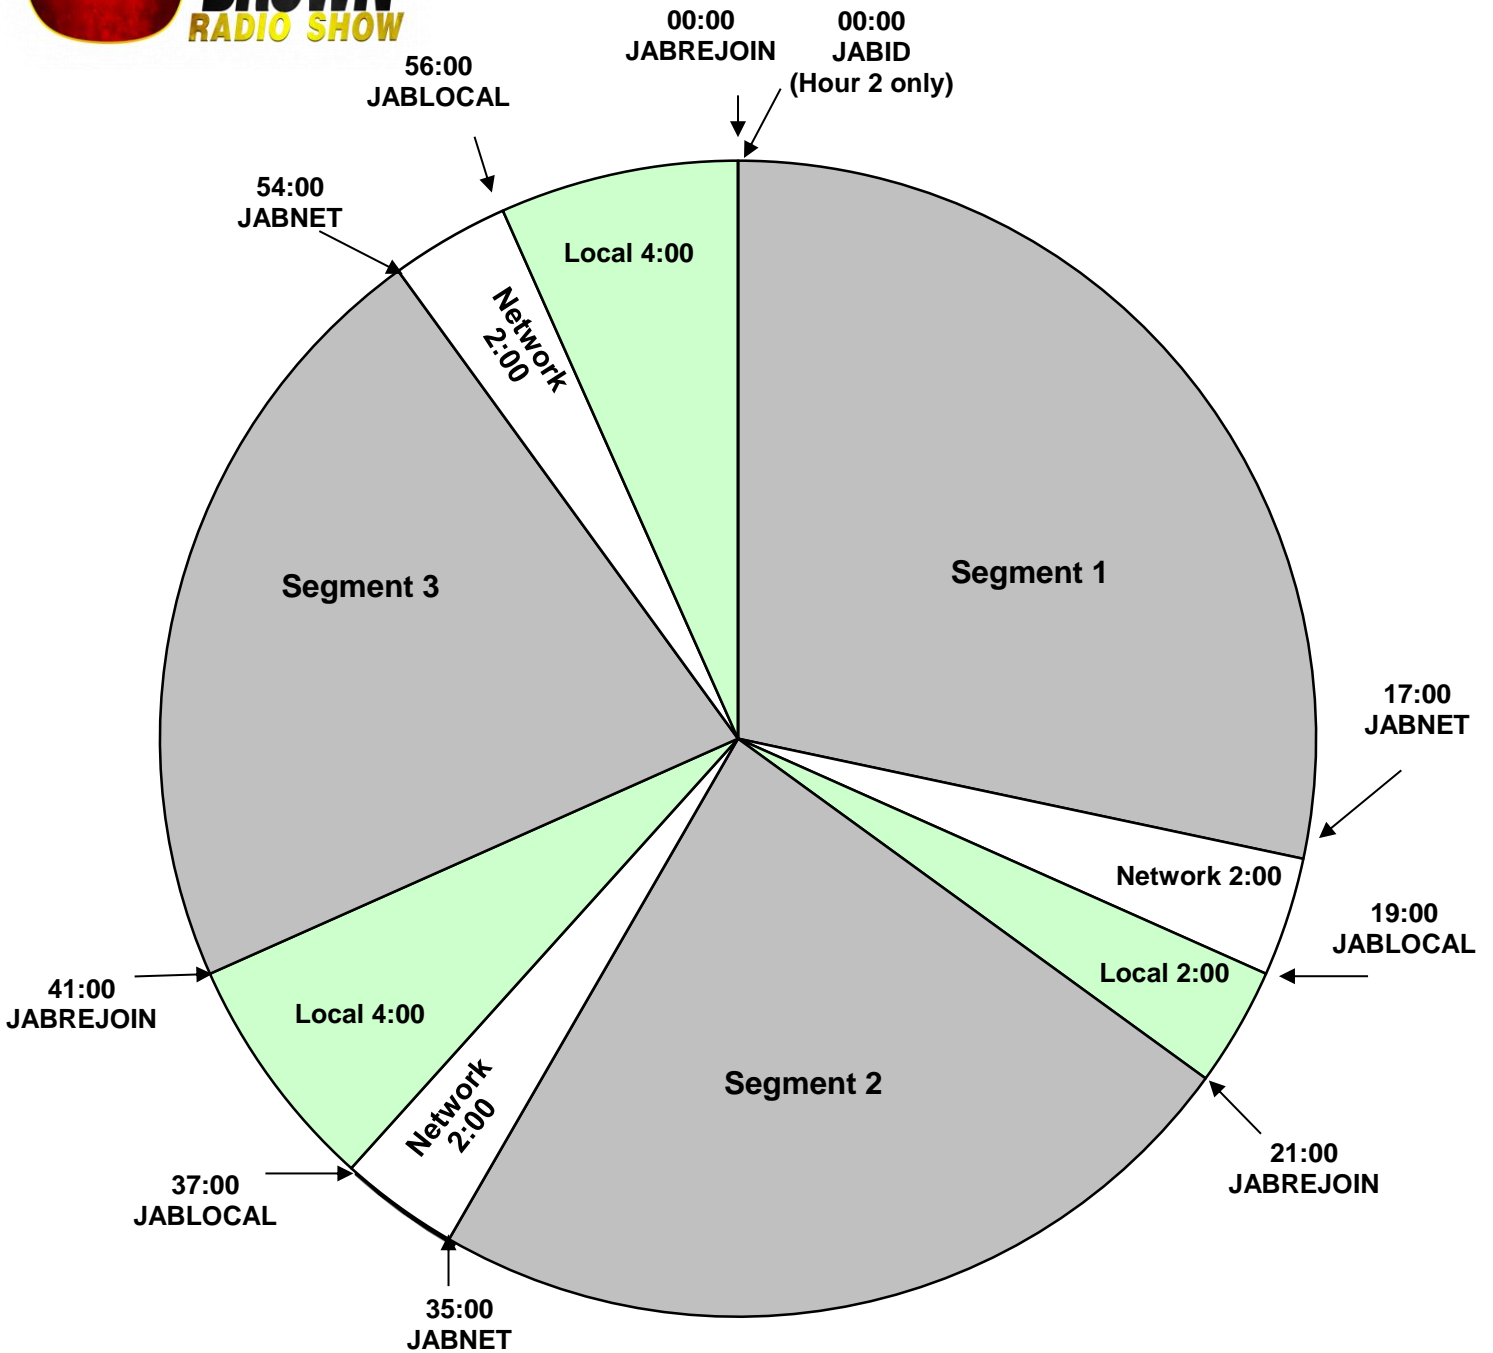

J.A. Brown
PROGRAM CLOCK
 Effective June 21, 2018
 Premiere XDS PRO4-P Satellite
 Feeds on Thursdays
 6:00PM-8:00PM Pacific Time

For Technical Assistance Call
 Premiere Network Operations Center: (800) 276-4431
 Technical Info: <http://engineering.premiereradio.com>